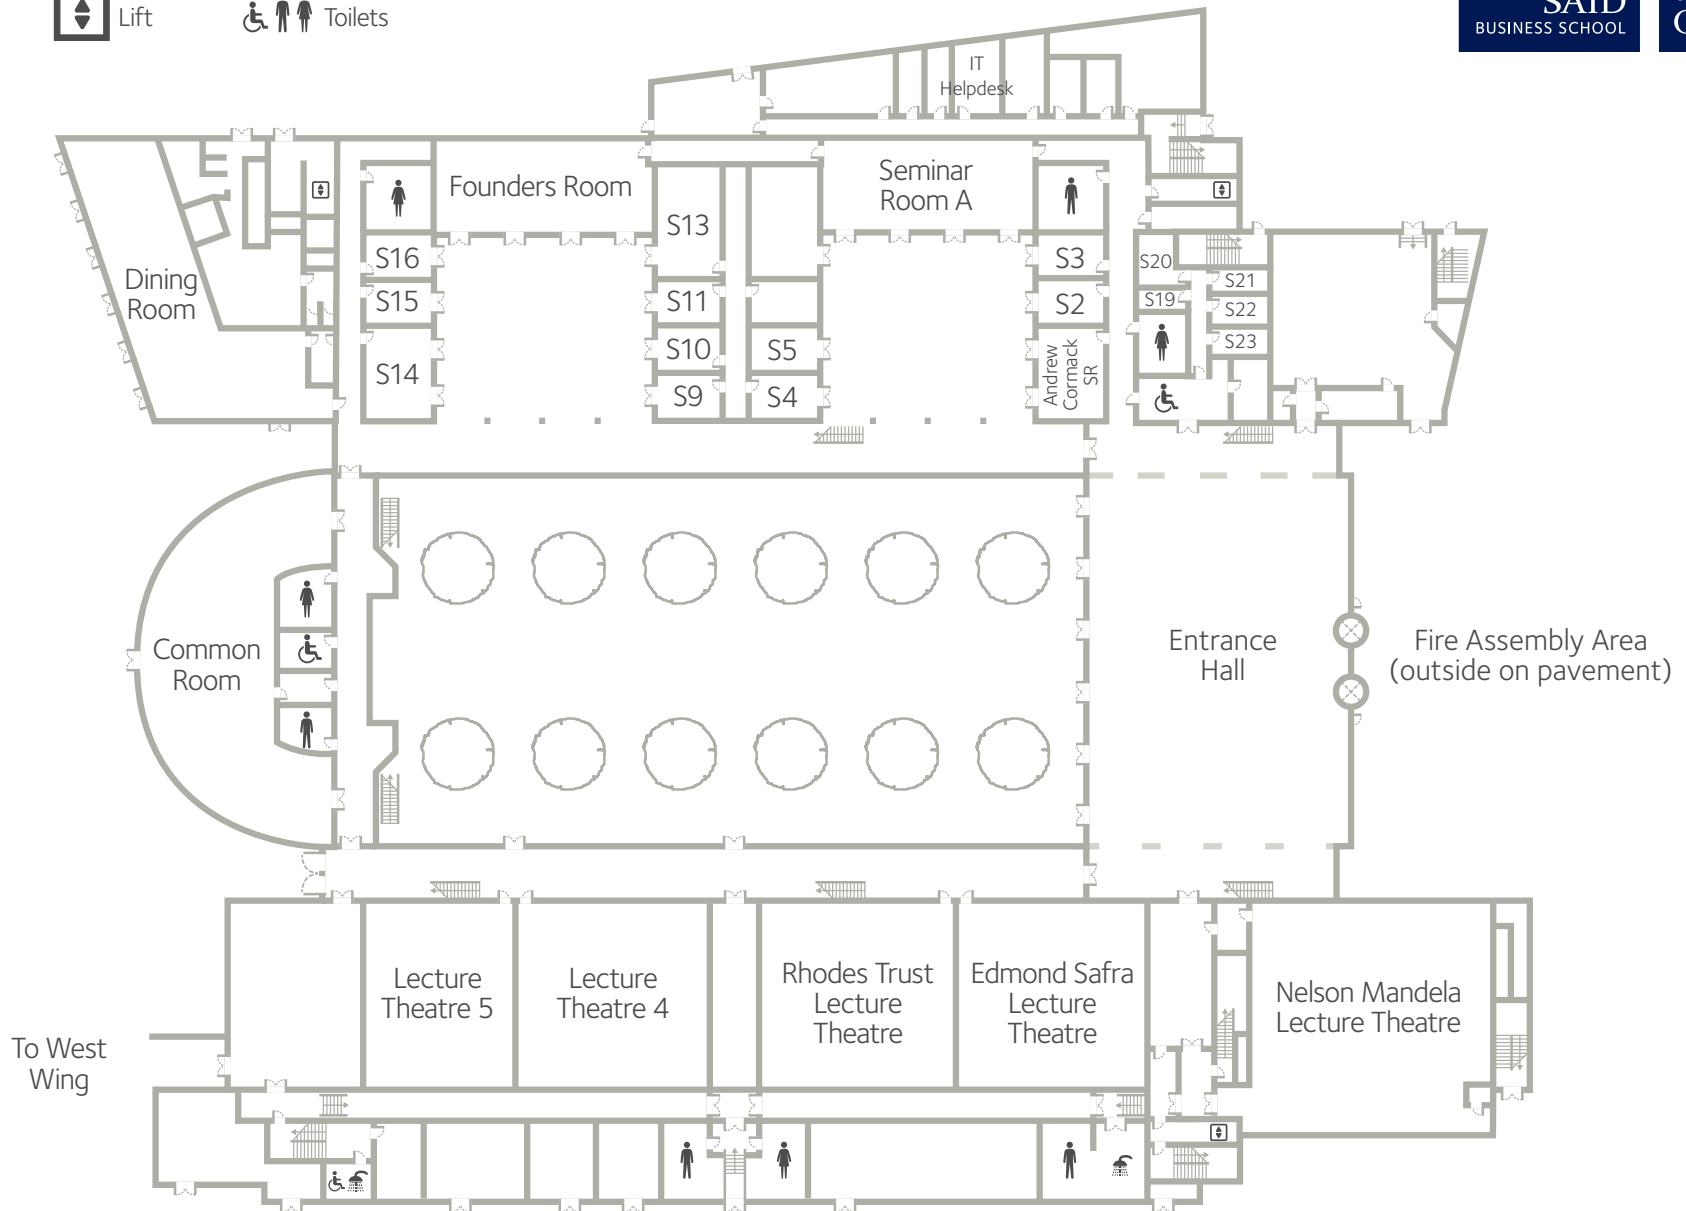

Park End Street / East Wing / Ground Floor

Lift

Toilets

To West Wing